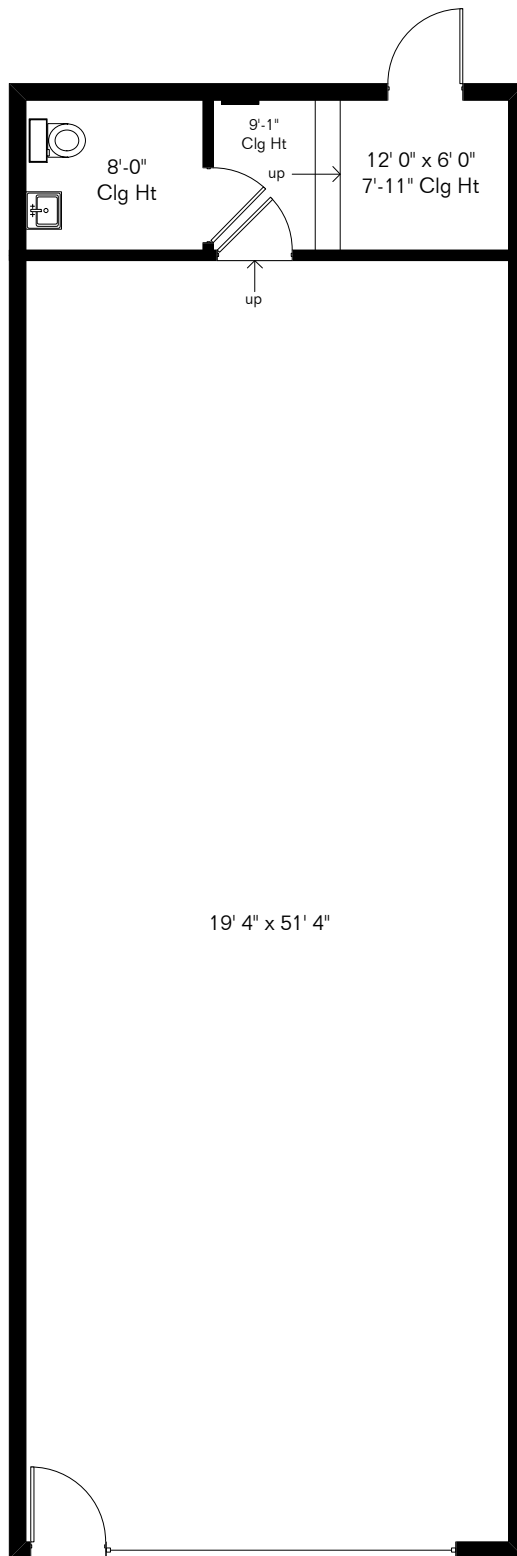

The square footages and room size information are deemed to be reliable but are not guaranteed and should be independently verified. This drawing is for marketing purposes only.

12020 S Warner Elliot Loop Ste 113

Gross 1,180 Sq Ft

*All ceiling heights are 9'-8"
unless noted otherwise

Site Visit September 2022

0 ft. 6 ft. 10 ft. 20 ft.

Copyright 2022 Floor Plans First! LLC
All Rights Reserved.

Floor Plans First! LLC
See the Floor Plan First™